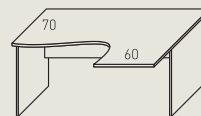

## Biurka / Desks

szerokość / głębokość / wysokość [cm] width / depth / height [cm]

**PB 40**  
160x90x75h

**PB 41**  
80x60x75h

**PB 42**  
100x60x75h

**PB 43, 44, 45**  
120/140/160x70x75h

**PB 46, 47**  
120/140x70x75h

**PB 48**  
160x70x75h

**PB 49, 50**  
140x180x70x75h

**PB 51, 53**  
140/160x110x75h

**PB 52, 54**  
140/160x110x75h

**PB 55**  
160x110x75h

**PB 56**  
160x110x75h

**PB 57**  
110x45x70h

## Stelaż / Desk frame

Stelaż metalowy do PB40, PB43 do PB56  
Desk frame for PB40, PB43 through PB56