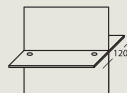

Callcenter

szerokość / głębokość / wysokość [cm] width / depth / height [cm]

80/100/120/140x120x125h